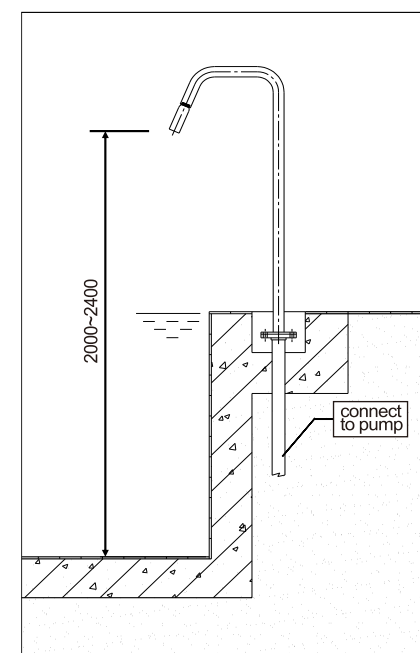

Round 6 Holes Jet
Diameter : $\Phi 50.8$ MM
Rate : 20 M³/HR
Model : WL-C003

Round Ring Jet
Diameter : $\Phi 50.8$ MM
Rate : 22 M³/HR
Model : WL-C004

Flat - Round 4 Holes
Radiate Jet
Diameter : $\Phi 50.8$ MM
Rate : 20 M³/HR
Model : WL-C005

Flat - Round 4 Holes
Sector Jet
Diameter : $\Phi 50.8$ MM
Rate : 20 M³/HR
Model : WL-C006

Flat - Round Radiate Jet
Diameter : $\Phi 50.8$ MM
Rate : 20 M³/HR
Model : WL-C007

STAINLESS STEEL SUPPORT FOR JET HYDROTHERAPY EQUIPMENT