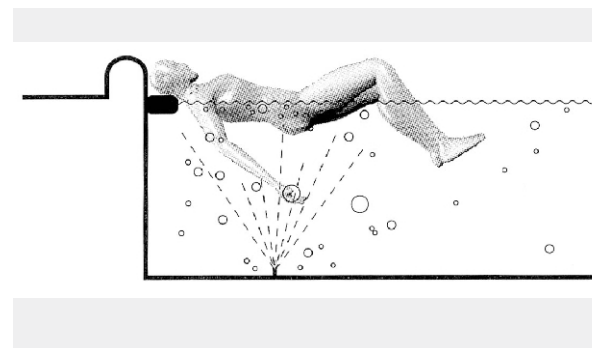

GOBLET

Name	Model	Diameter (mm)	(H/Knighthead) (mm)
Goblet	WL-C601	1400	2000

Model I

Model II

WATERFALL

Name	Model	Material	Width (mm)	Height (mm)
Model I	WL-C301	Stainless steel	500	1100
Model II	WL-C302	Stainless steel	500	900

FLOAT HYDROTHERAPY EQUIPMENT

Float box

Name	Model	Material	length x width (mm)	Height (mm)
Float box	WL-B301	Stainless steel	400x400	70

Air bubble box

Name	Model	Material	Diameter (mm)	Height (mm)
Air bubble box	WL-B201	Stainless steel	280	100
	WL-B202	Stainless steel	350	80