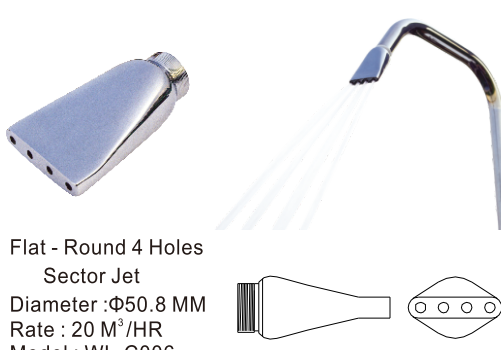

SMARTER WATER FOR A
SMARTER HOME

07

HYDROTHERAPY EQUIPMENT

COPPER JETS HYDROTHERAPY EQUIPMENT

Round 3 Holes Jet
Diameter : $\Phi 50.8$ MM
Rate : 15 M³/HR
Model : WL-C001

Round 5 Holes Jet
Diameter : $\Phi 50.8$ MM
Rate : 20 M³/HR
Model : WL-C002

Round 6 Holes Jet
Diameter : $\Phi 50.8$ MM
Rate : 20 M³/HR
Model : WL-C003

Round Ring Jet
Diameter : $\Phi 50.8$ MM
Rate : 22 M³/HR
Model : WL-C004

Flat - Round 4 Holes
Radiate Jet
Diameter : $\Phi 50.8$ MM
Rate : 20 M³/HR
Model : WL-C005

Flat - Round 4 Holes
Sector Jet
Diameter : $\Phi 50.8$ MM
Rate : 20 M³/HR
Model : WL-C006

Flat - Round Radiate Jet
Diameter : $\Phi 50.8$ MM
Rate : 20 M³/HR
Model : WL-C007

STAINLESS STEEL SUPPORT FOR JET HYDROTHERAPY EQUIPMENT

GOBLET

Name	Model	Diameter (mm)	(H/Knighthead) (mm)
Goblet	WL-C601	1400	2000

Model I

Model II

WATERFALL

Name	Model	Material	Width (mm)	Height (mm)
Model I	WL-C301	Stainless steel	500	1100
Model II	WL-C302	Stainless steel	500	900