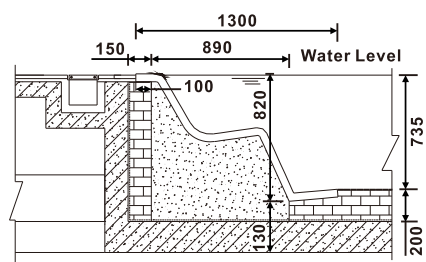

WL-SC301

Model	Material	Length(mm)	Width(mm)
WL-SC301	Acryl	1300	700