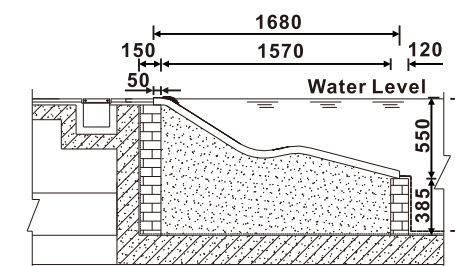

GOBLET

Name	Model	Diameter (mm)	(H/Knighthead) (mm)
Goblet	WL-C601	1400	2000

Model I

Model II

WATERFALL

Name	Model	Material	Width (mm)	Height (mm)
Model I	WL-C301	Stainless steel	500	1100
Model II	WL-C302	Stainless steel	500	900

FLOAT HYDROTHERAPY EQUIPMENT

Float box

Name	Model	Material	length x width (mm)	Height (mm)
Float box	WL-B301	Stainless steel	400x400	70

Air bubble box

Name	Model	Material	Diameter (mm)	Height (mm)
Air bubble box	WL-B201	Stainless steel	280	100
	WL-B202	Stainless steel	350	80

SPA BED

WL-SC101

Model	Material	Length(mm)	Width(mm)
WL-SC101	Acryl	1680	600

SPA BED HYDROTHERAPY EQUIPMENT

SPA BED HYDROTHERAPY EQUIPMENT

WL-SC201

Model	Material	Length(mm)	Width(mm)
WL-SC201	Acryl	1800	750