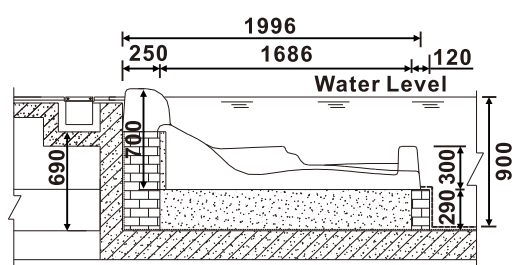

WL-SC401

Model	Material	Length(mm)	Width(mm)
WL-SC401	Acryl	2000	725

WL-ZY101

Model	Material	Length(mm)	Width(mm)
WL-ZY101	Acryl	890	550

WL-SC501

Model	Material	Length(mm)	Width(mm)
WL-SC501	Acryl	1996	880

WL-ZY201

Model	Material	Length(mm)	Width(mm)
WL-ZY201	Acryl	850	750

HYDROTHERAPY EQUIPMENT

HYDROTHERAPY EQUIPMENT

SMARTER WATER FOR A
SMARTER HOME

08

POOL FITTINGS & CLEANERS

POOL FITTINGS POOL FITTINGS & CLEANERS