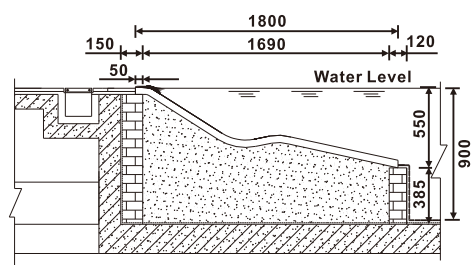

FLOAT HYDROTHERAPY EQUIPMENT

Float box

Name	Model	Material	length x width (mm)	Height (mm)
Float box	WL-B301	Stainless steel	400x400	70

Air bubble box

Name	Model	Material	Diameter (mm)	Height (mm)
Air bubble box	WL-B201	Stainless steel	280	100
	WL-B202	Stainless steel	350	80

SPA BED

WL-SC101

Model	Material	Length(mm)	Width(mm)
WL-SC101	Acryl	1680	600

SPA BED HYDROTHERAPY EQUIPMENT

SPA BED HYDROTHERAPY EQUIPMENT

WL-SC201

Model	Material	Length(mm)	Width(mm)
WL-SC201	Acryl	1800	750