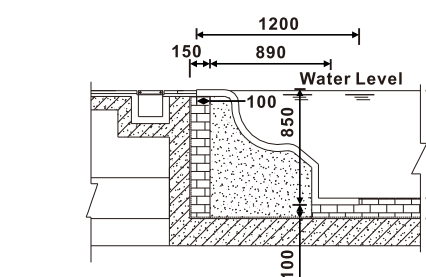

WL-SC401

Model	Material	Length(mm)	Width(mm)
WL-SC401	Acryl	2000	725

WL-ZY101

Model	Material	Length(mm)	Width(mm)
WL-ZY101	Acryl	890	550

WL-SC501

Model	Material	Length(mm)	Width(mm)
WL-SC501	Acryl	1996	880

WL-ZY201

Model	Material	Length(mm)	Width(mm)
WL-ZY201	Acryl	850	750

HYDROTHERAPY EQUIPMENT

HYDROTHERAPY EQUIPMENT

SMARTER WATER FOR A
SMARTER HOME

08

POOL FITTINGS & CLEANERS

POOL FITTINGS POOL FITTINGS & CLEANERS