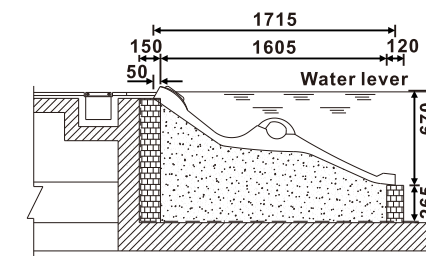

Model	Material	Length(mm)	Width(mm)
WL-SC601	Acryl	1770	710