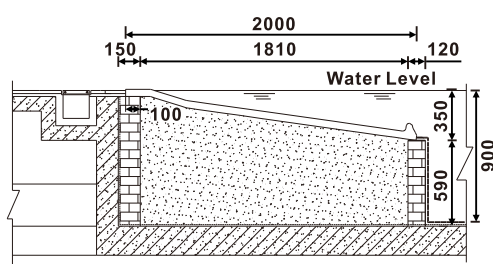

FLOAT HYDROTHERAPY EQUIPMENT

Float box

Name	Model	Material	length x width (mm)	Height (mm)
Float box	WL-B301	Stainless steel	400x400	70

Air bubble box

Name	Model	Material	Diameter (mm)	Height (mm)
Air bubble box	WL-B201	Stainless steel	280	100
	WL-B202	Stainless steel	350	80

WL-SC601

Model	Material	Length(mm)	Width(mm)
WL-SC601	Acryl	1770	710

WL-SC301

Model	Material	Length(mm)	Width(mm)
WL-SC301	Acryl	1300	700

WL-SC701

Model	Material	Length(mm)	Width(mm)
WL-SC701	Acryl	1800	750