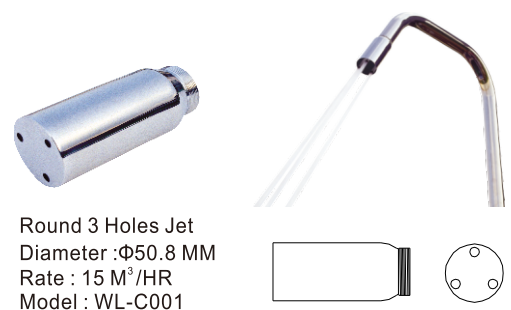

SMARTER WATER FOR A
SMARTER HOME

07

HYDROTHERAPY EQUIPMENT

COPPER JETS HYDROTHERAPY EQUIPMENT

Round 3 Holes Jet
Diameter : $\Phi 50.8$ MM
Rate : 15 M³/HR
Model : WL-C001

Round 5 Holes Jet
Diameter : $\Phi 50.8$ MM
Rate : 20 M³/HR
Model : WL-C002

Round 6 Holes Jet
Diameter : $\Phi 50.8$ MM
Rate : 20 M³/HR
Model : WL-C003

Round Ring Jet
Diameter : $\Phi 50.8$ MM
Rate : 22 M³/HR
Model : WL-C004

Flat - Round 4 Holes
Radiate Jet
Diameter : $\Phi 50.8$ MM
Rate : 20 M³/HR
Model : WL-C005

Flat - Round 4 Holes
Sector Jet
Diameter : $\Phi 50.8$ MM
Rate : 20 M³/HR
Model : WL-C006

Flat - Round Radiate Jet
Diameter : $\Phi 50.8$ MM
Rate : 20 M³/HR
Model : WL-C007

STAINLESS STEEL SUPPORT FOR JET HYDROTHERAPY EQUIPMENT

GOBLET

Name	Model	Diameter (mm)	(H/Knighthead) (mm)
Goblet	WL-C601	1400	2000

Model I

Model II

WATERFALL

Name	Model	Material	Width (mm)	Height (mm)
Model I	WL-C301	Stainless steel	500	1100
Model II	WL-C302	Stainless steel	500	900