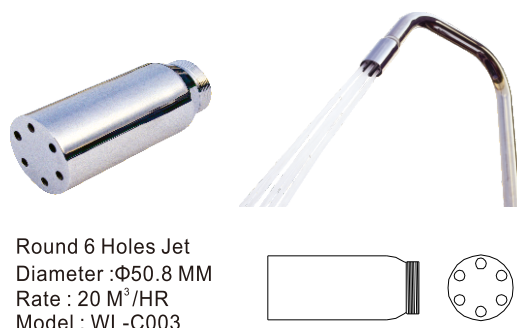

SMARTER WATER FOR A
SMARTER HOME

07

HYDROTHERAPY EQUIPMENT

COPPER JETS HYDROTHERAPY EQUIPMENT

Round 3 Holes Jet
Diameter : $\Phi 50.8$ MM
Rate : 15 M³/HR
Model : WL-C001

Round 5 Holes Jet
Diameter : $\Phi 50.8$ MM
Rate : 20 M³/HR
Model : WL-C002

Round 6 Holes Jet
Diameter : $\Phi 50.8$ MM
Rate : 20 M³/HR
Model : WL-C003

Round Ring Jet
Diameter : $\Phi 50.8$ MM
Rate : 22 M³/HR
Model : WL-C004

Flat - Round 4 Holes
Radiate Jet
Diameter : $\Phi 50.8$ MM
Rate : 20 M³/HR
Model : WL-C005

Flat - Round 4 Holes
Sector Jet
Diameter : $\Phi 50.8$ MM
Rate : 20 M³/HR
Model : WL-C006

Flat - Round Radiate Jet
Diameter : $\Phi 50.8$ MM
Rate : 20 M³/HR
Model : WL-C007

STAINLESS STEEL SUPPORT FOR JET HYDROTHERAPY EQUIPMENT

GOBLET

Name	Model	Diameter (mm)	(H/Knighthead) (mm)
Goblet	WL-C601	1400	2000

Model I

Model II

WATERFALL

Name	Model	Material	Width (mm)	Height (mm)
Model I	WL-C301	Stainless steel	500	1100
Model II	WL-C302	Stainless steel	500	900