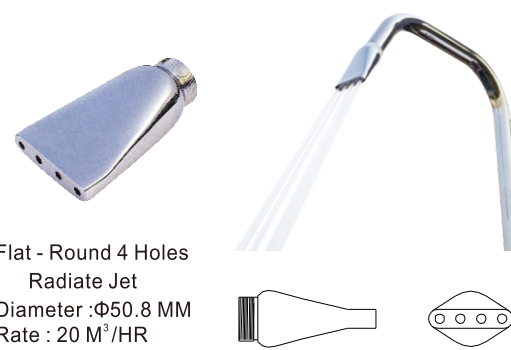

SMARTER WATER FOR A
SMARTER HOME

07

HYDROTHERAPY EQUIPMENT

COPPER JETS HYDROTHERAPY EQUIPMENT

Round 3 Holes Jet
Diameter : $\Phi 50.8$ MM
Rate : 15 M³/HR
Model : WL-C001

Round 5 Holes Jet
Diameter : $\Phi 50.8$ MM
Rate : 20 M³/HR
Model : WL-C002

Round 6 Holes Jet
Diameter : $\Phi 50.8$ MM
Rate : 20 M³/HR
Model : WL-C003

Round Ring Jet
Diameter : $\Phi 50.8$ MM
Rate : 22 M³/HR
Model : WL-C004

Flat - Round 4 Holes
Radiate Jet
Diameter : $\Phi 50.8$ MM
Rate : 20 M³/HR
Model : WL-C005

Flat - Round 4 Holes
Sector Jet
Diameter : $\Phi 50.8$ MM
Rate : 20 M³/HR
Model : WL-C006

Flat - Round Radiate Jet
Diameter : $\Phi 50.8$ MM
Rate : 20 M³/HR
Model : WL-C007

STAINLESS STEEL SUPPORT FOR JET HYDROTHERAPY EQUIPMENT

GOBLET

Name	Model	Diameter (mm)	(H/Knighthead) (mm)
Goblet	WL-C601	1400	2000

Model I

Model II

WATERFALL

Name	Model	Material	Width (mm)	Height (mm)
Model I	WL-C301	Stainless steel	500	1100
Model II	WL-C302	Stainless steel	500	900