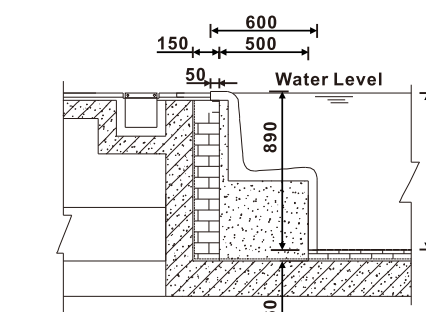

Model	Material	Length(mm)	Width(mm)
WL-ZY101	Acryl	890	550