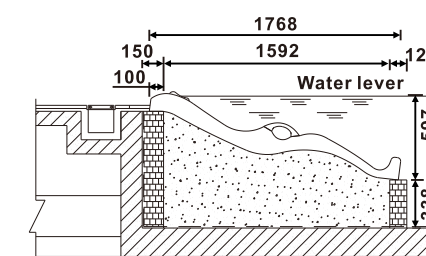

FLOAT HYDROTHERAPY EQUIPMENT

Float box

Name	Model	Material	length x width (mm)	Height (mm)
Float box	WL-B301	Stainless steel	400x400	70

Air bubble box

Name	Model	Material	Diameter (mm)	Height (mm)
Air bubble box	WL-B201	Stainless steel	280	100
	WL-B202	Stainless steel	350	80

SPA BED

WL-SC101

Model	Material	Length(mm)	Width(mm)
WL-SC101	Acryl	1680	600

SPA BED HYDROTHERAPY EQUIPMENT

SPA BED HYDROTHERAPY EQUIPMENT

WL-SC201

Model	Material	Length(mm)	Width(mm)
WL-SC201	Acryl	1800	750

WL-SC601

Model	Material	Length(mm)	Width(mm)
WL-SC601	Acryl	1770	710

WL-SC301

Model	Material	Length(mm)	Width(mm)
WL-SC301	Acryl	1300	700

WL-SC701

Model	Material	Length(mm)	Width(mm)
WL-SC701	Acryl	1800	750